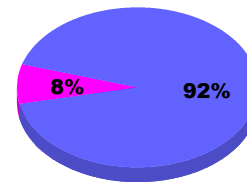

YTD Status Quo Clubs 2012-2013

Status Quo Clubs Compared to Status Quo Members

Legend: Status Quo Clubs (Cyan), Total Status Quo Members (Green)

MEMBERSHIP

Membership Results
2012-2013

Membership
2011-2012

Month	Net Memb Goal	Actual New Memb	Actual Dropped Memb	Gain/Loss of Memb	Gain/Loss of Memb
Jul/Aug/Sep		9	-8	1	10
Totals		9	-8	1	10

Membership Results 2012-2013

Goal, New, Dropped, Gain/Loss

Legend: Goal (Cyan), Actual (Green), Dropped (Yellow), Gain Loss (Magenta)

Comparison of Membership Gain/Loss

Current Year Compared to the Previous Year

Legend: Current Year (Cyan), Previous Year (Green)

Gender Comparison 2012-2013

Jul/Aug/Sep

Legend: Male (Blue), Female (Magenta)